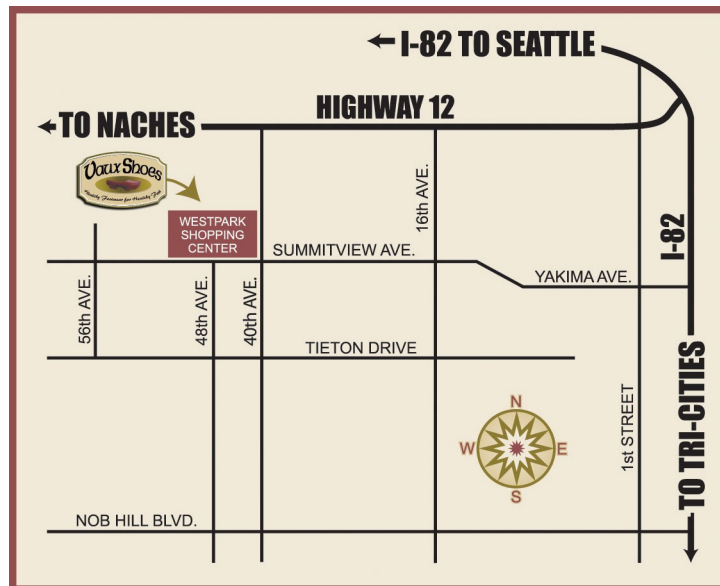

Directions to Vaux Shoes

From Highway 12

Heading west on Highway 12 (towards Naches), take the 40th Avenue exit. Follow 40th Avenue south to the intersection of 40th and Summitview. Westpark Shopping Center is located on the northwest corner of the intersection.

From I-82

Heading either direction on I-82, take the Yakima Avenue exit. Head west on Yakima Avenue. Follow Yakima Avenue until you reach Summitview Avenue. Turn right on Summitview Avenue, heading west. Vaux Shoes is located at Westpark Shopping Center at the intersection of Summitview Avenue and 40th Avenue.